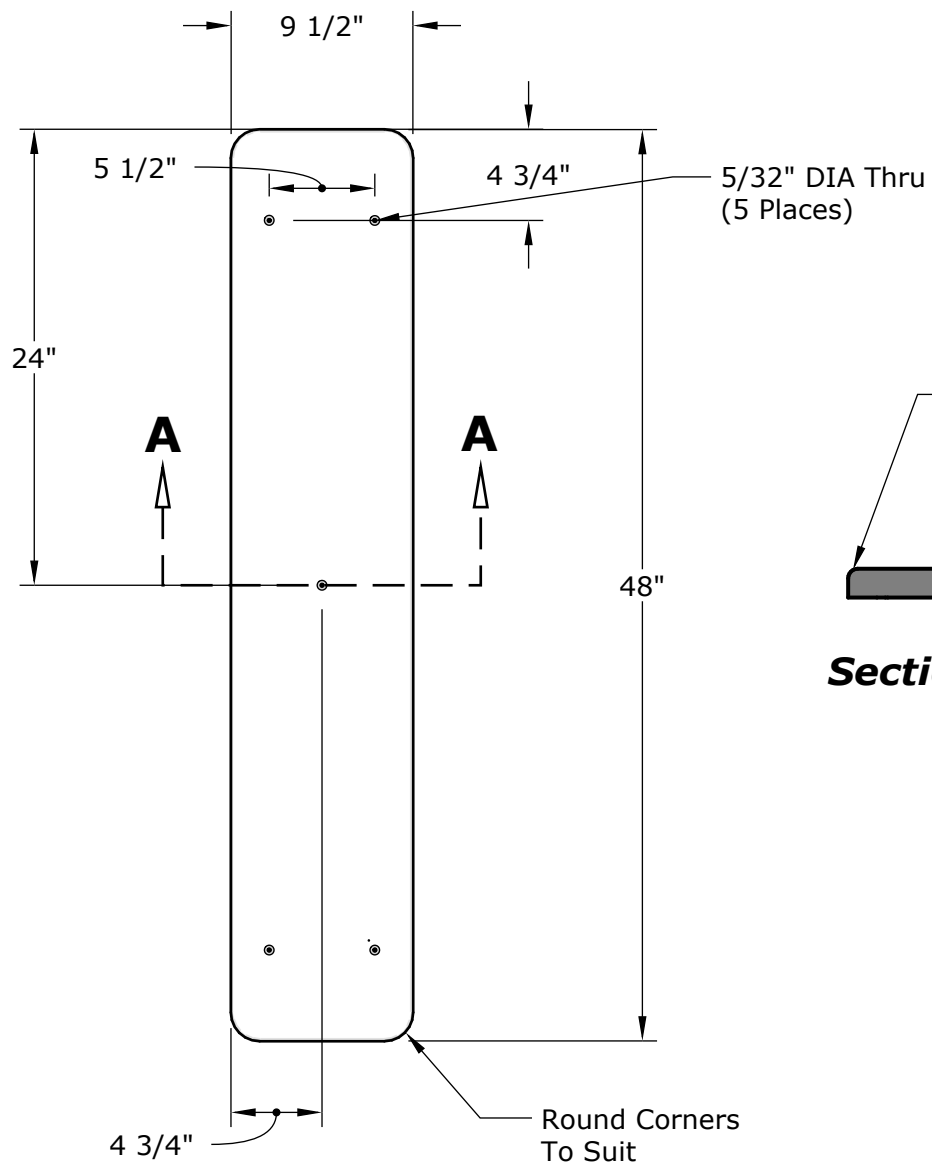

***The Oxford 1048 Primitive Bench***

**Copyright 2024  
Oxford Woodworking**

Part Name:  
Bench, Primitive, 10x48  
Number:

Drawn: Jul-17-2024

Edited: Jul-17-2024

Version:

MLG

Copyright 2024  
Oxford Woodworking

Part Name:  
Seat  
Number:

Drawn: Jul-17-2024

MLG

Edited: Jul-17-2024

Version:

1/2" DIA

Chamfer for  
ScrewHeads

5/32 Thru (2 places)

**Section A-A**

Copyright 2024  
Oxford Woodworking

Part Name:

Leg

Number:

Drawn: Jul-17-2024

Edited: Jul-17-2024

Version:

MLG

Copyright 2024  
Oxford Woodworking

Part Name:  
Stretcher

Number:

Drawn: Jul-17-2024

Edited: Jul-17-2024

Version:

MLG