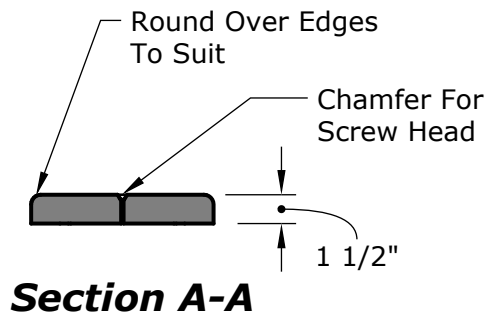

***The Oxford 1048 Primitive Bench***

**Copyright 2024  
Oxford Woodworking**

Part Name:  
Bench, Primitive, 10x48  
Number:

Drawn: Jul-17-2024

Edited: Jul-17-2024

Version:

MLG

Copyright 2024  
Oxford Woodworking

Part Name:  
Seat  
Number:

Drawn: Jul-17-2024

MLG

Edited: Jul-17-2024

Version:

1/2" DIA

Chamfer for  
ScrewHeads

5/32 Thru (2 places)