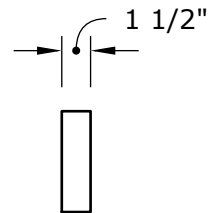

Part Name:  
Seat  
Number:

Drawn: Jul-17-2024

MLG

Edited: Jul-17-2024

Version:

1/2" DIA

Chamfer for  
ScrewHeads

5/32 Thru (2 places)

**Section A-A**

Copyright 2024  
Oxford Woodworking

Part Name:

Leg

Number:

Drawn: Jul-17-2024

Edited: Jul-17-2024

Version:

MLG

Copyright 2024  
Oxford Woodworking

Part Name:  
Stretcher

Number:

Drawn: Jul-17-2024

Edited: Jul-17-2024

Version:

MLG