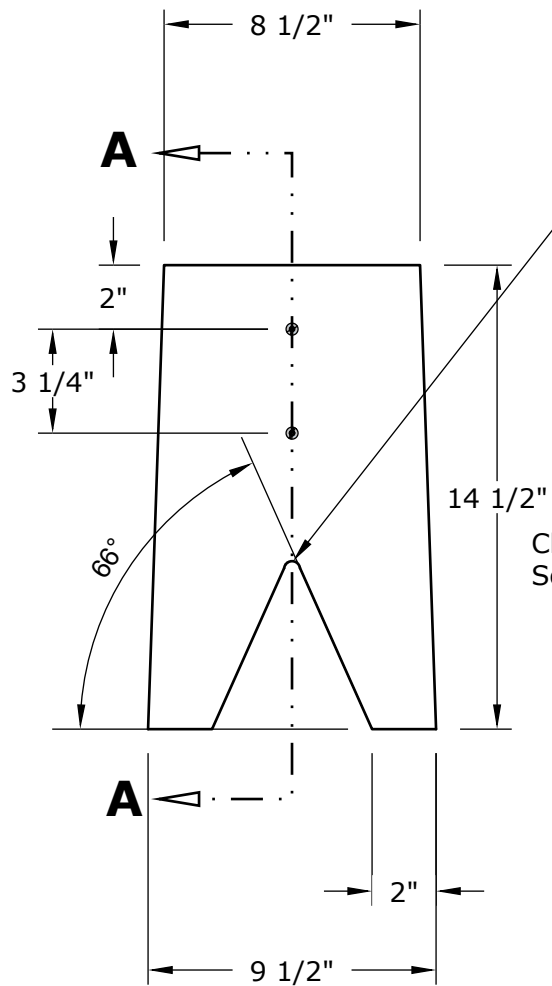

***The Oxford 1048 Primitive Bench***

**Copyright 2024  
Oxford Woodworking**

Part Name:  
Bench, Primitive, 10x48  
Number:

Drawn: Jul-17-2024

Edited: Jul-17-2024

Version:

MLG

Copyright 2024  
Oxford Woodworking

Part Name:  
Seat  
Number:

Drawn: Jul-17-2024

MLG

Edited: Jul-17-2024

Version:

1/2" DIA

Chamfer for  
ScrewHeads

5/32 Thru (2 places)

**Section A-A**

Copyright 2024  
Oxford Woodworking

Part Name:

Leg

Number:

Drawn: Jul-17-2024

Edited: Jul-17-2024

Version:

MLG

Copyright 2024  
Oxford Woodworking

Part Name:  
Stretcher

Number:

Drawn: Jul-17-2024

Edited: Jul-17-2024

Version:

MLG